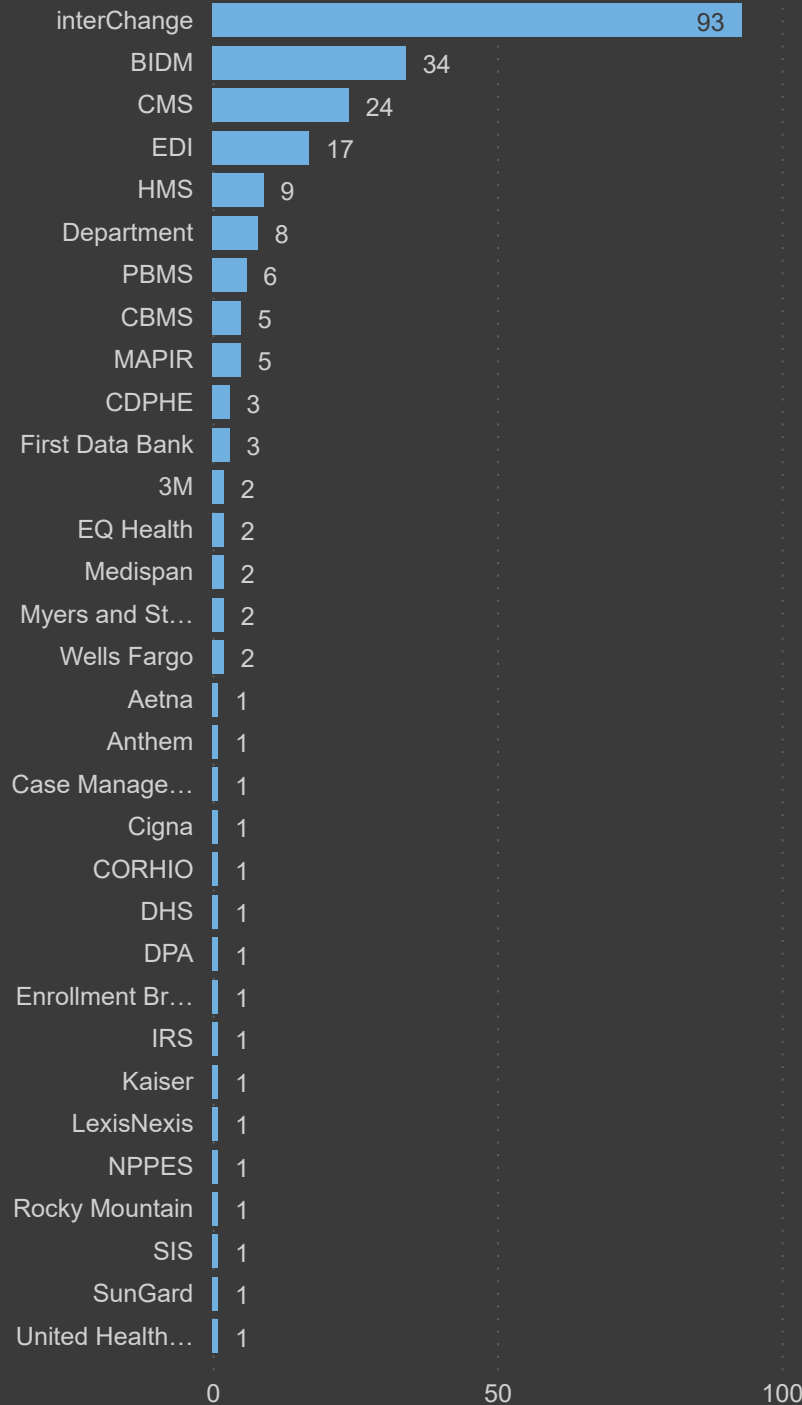

MES Interfaces

233

Interfaces

32

Sources

27

Destinations

Interface Counts by Frequency

Interface Counts by Source System

Interface Counts by Destination System