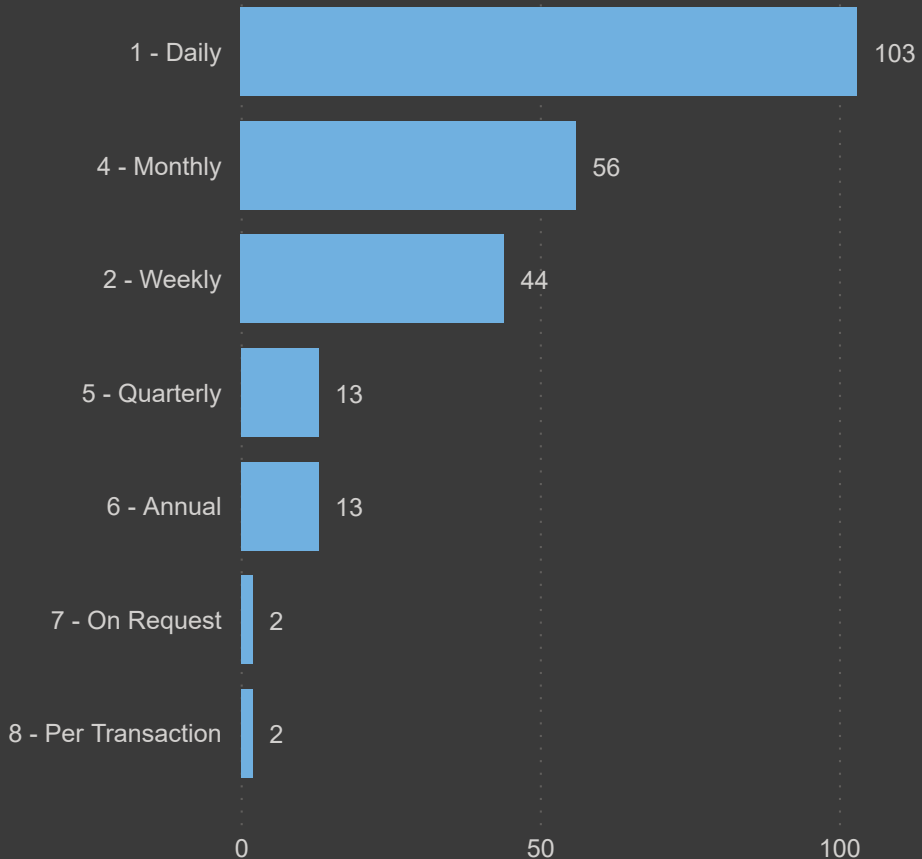

MES Interfaces

233

Interfaces

32

Sources

27

Destinations

Interface Counts by Frequency

Interface Counts by Source System

Interface Counts by Destination System