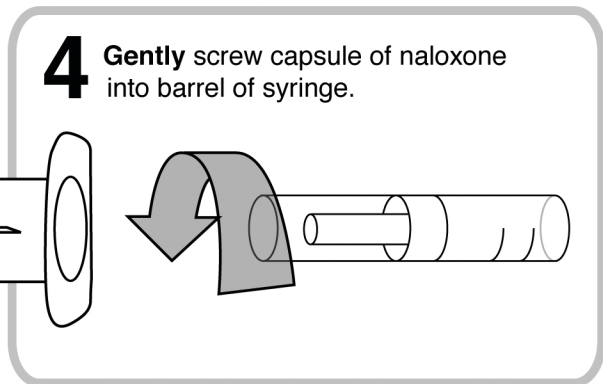

How to Give Nasal Spray Naloxone

6 If no reaction in 2-5 minutes, give the second dose.