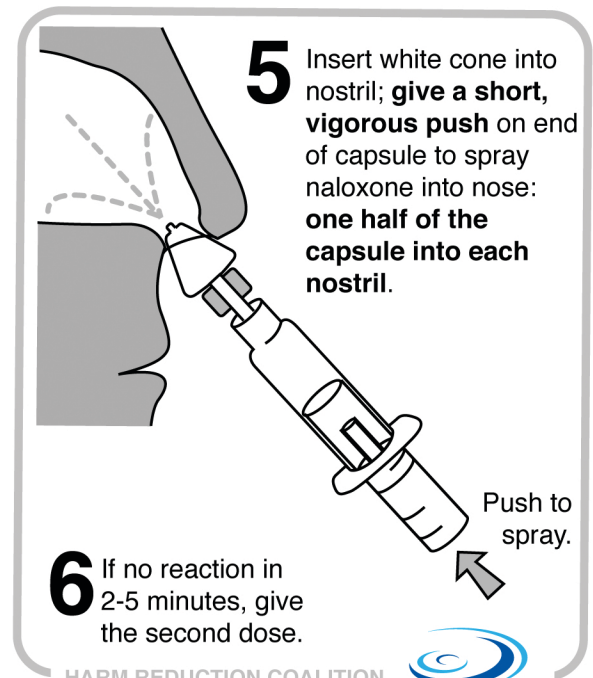

How to Give Nasal Spray Naloxone

6 If no reaction in 2-5 minutes, give the second dose.