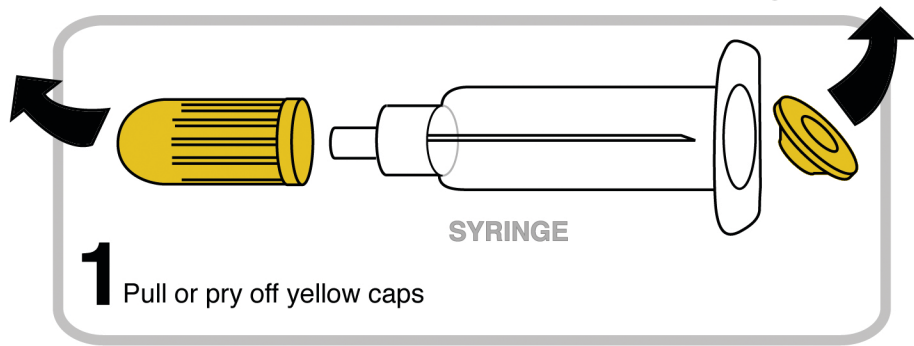

How to Give Nasal Spray Naloxone

6 If no reaction in 2-5 minutes, give the second dose.