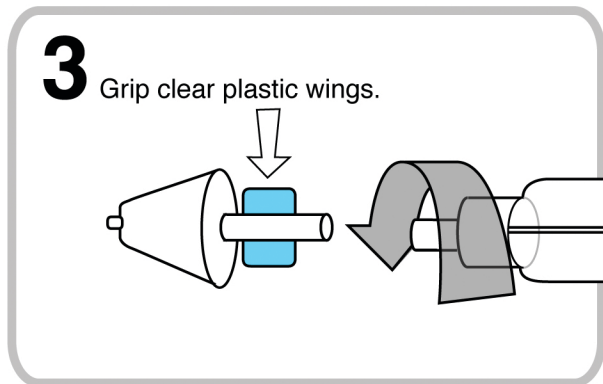

How to Give Nasal Spray Naloxone

6 If no reaction in 2-5 minutes, give the second dose.