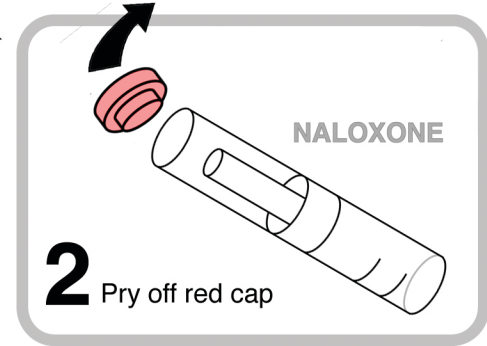

How to Give Nasal Spray Naloxone

6 If no reaction in 2-5 minutes, give the second dose.