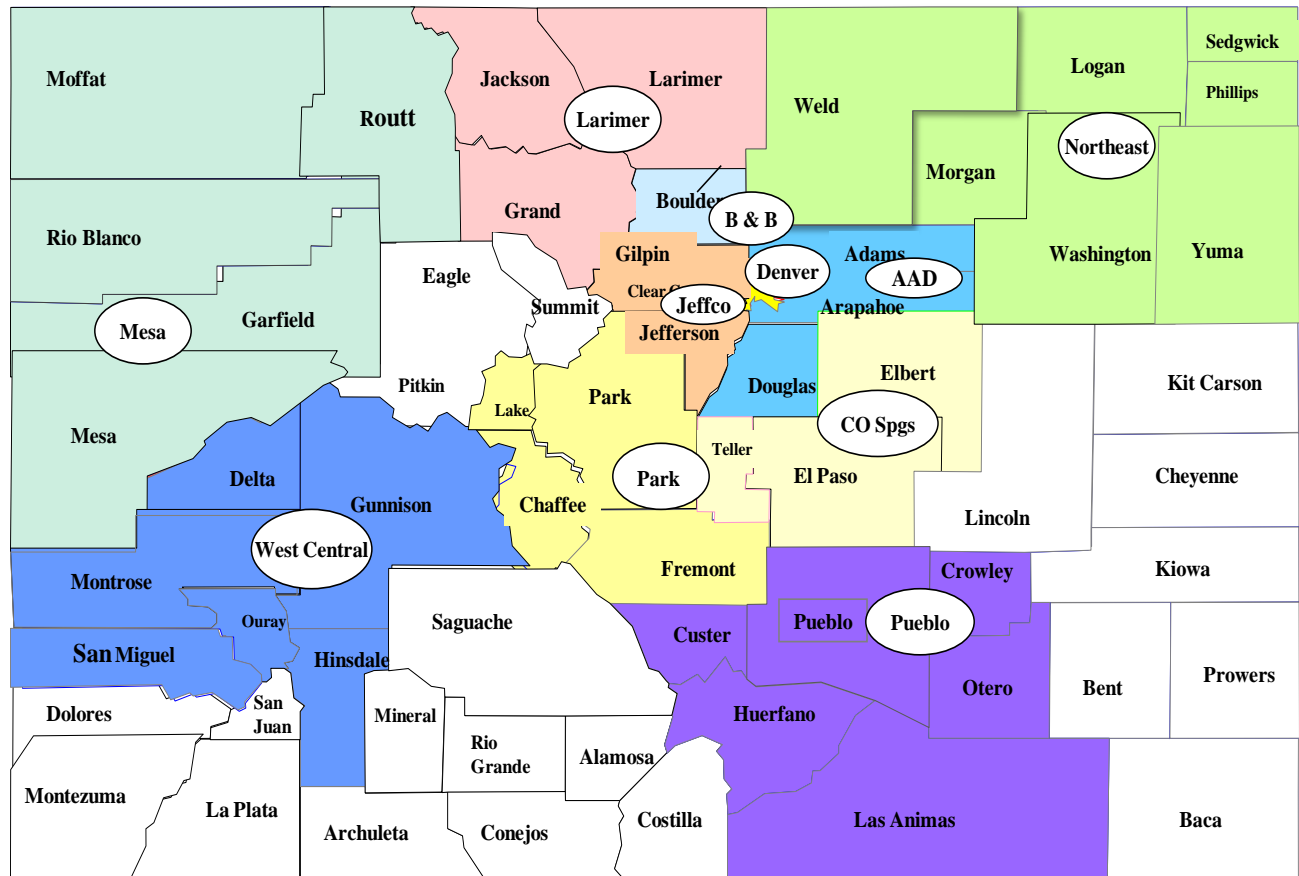

Regional Transition Committees

Regional Transition Committees

- 1 – Northeast– Weld, Morgan, Logan, Yuma, Sedgwick, Phillips
- 2 – AAD – Adams, Arapahoe, Douglas
- 3 – Denver Committee- Denver
- 4 – Jefferson – Jefferson, Gilpin, Clear Creek
- 5 – Colorado Springs– El Paso, Teller, Elbert, Fremont
- 6- Park – Park, Lake, Chaffee, Fremont
- 7 – Pueblo– Pueblo, Crowley, Otero, Huerfano, Custer, Otero, Las Animas
- 8 – Mesa – Mesa, Delta, Montrose, Moffett, Routt, Rio Blanco
- 9 –Larimer– Larimer, Jackson, Grand
- 10 –B&B - Boulder, Broomfield
- 11 – West Central – Delta, Montrose, San Miguel. Ouray, Hinsdale, Gunnison